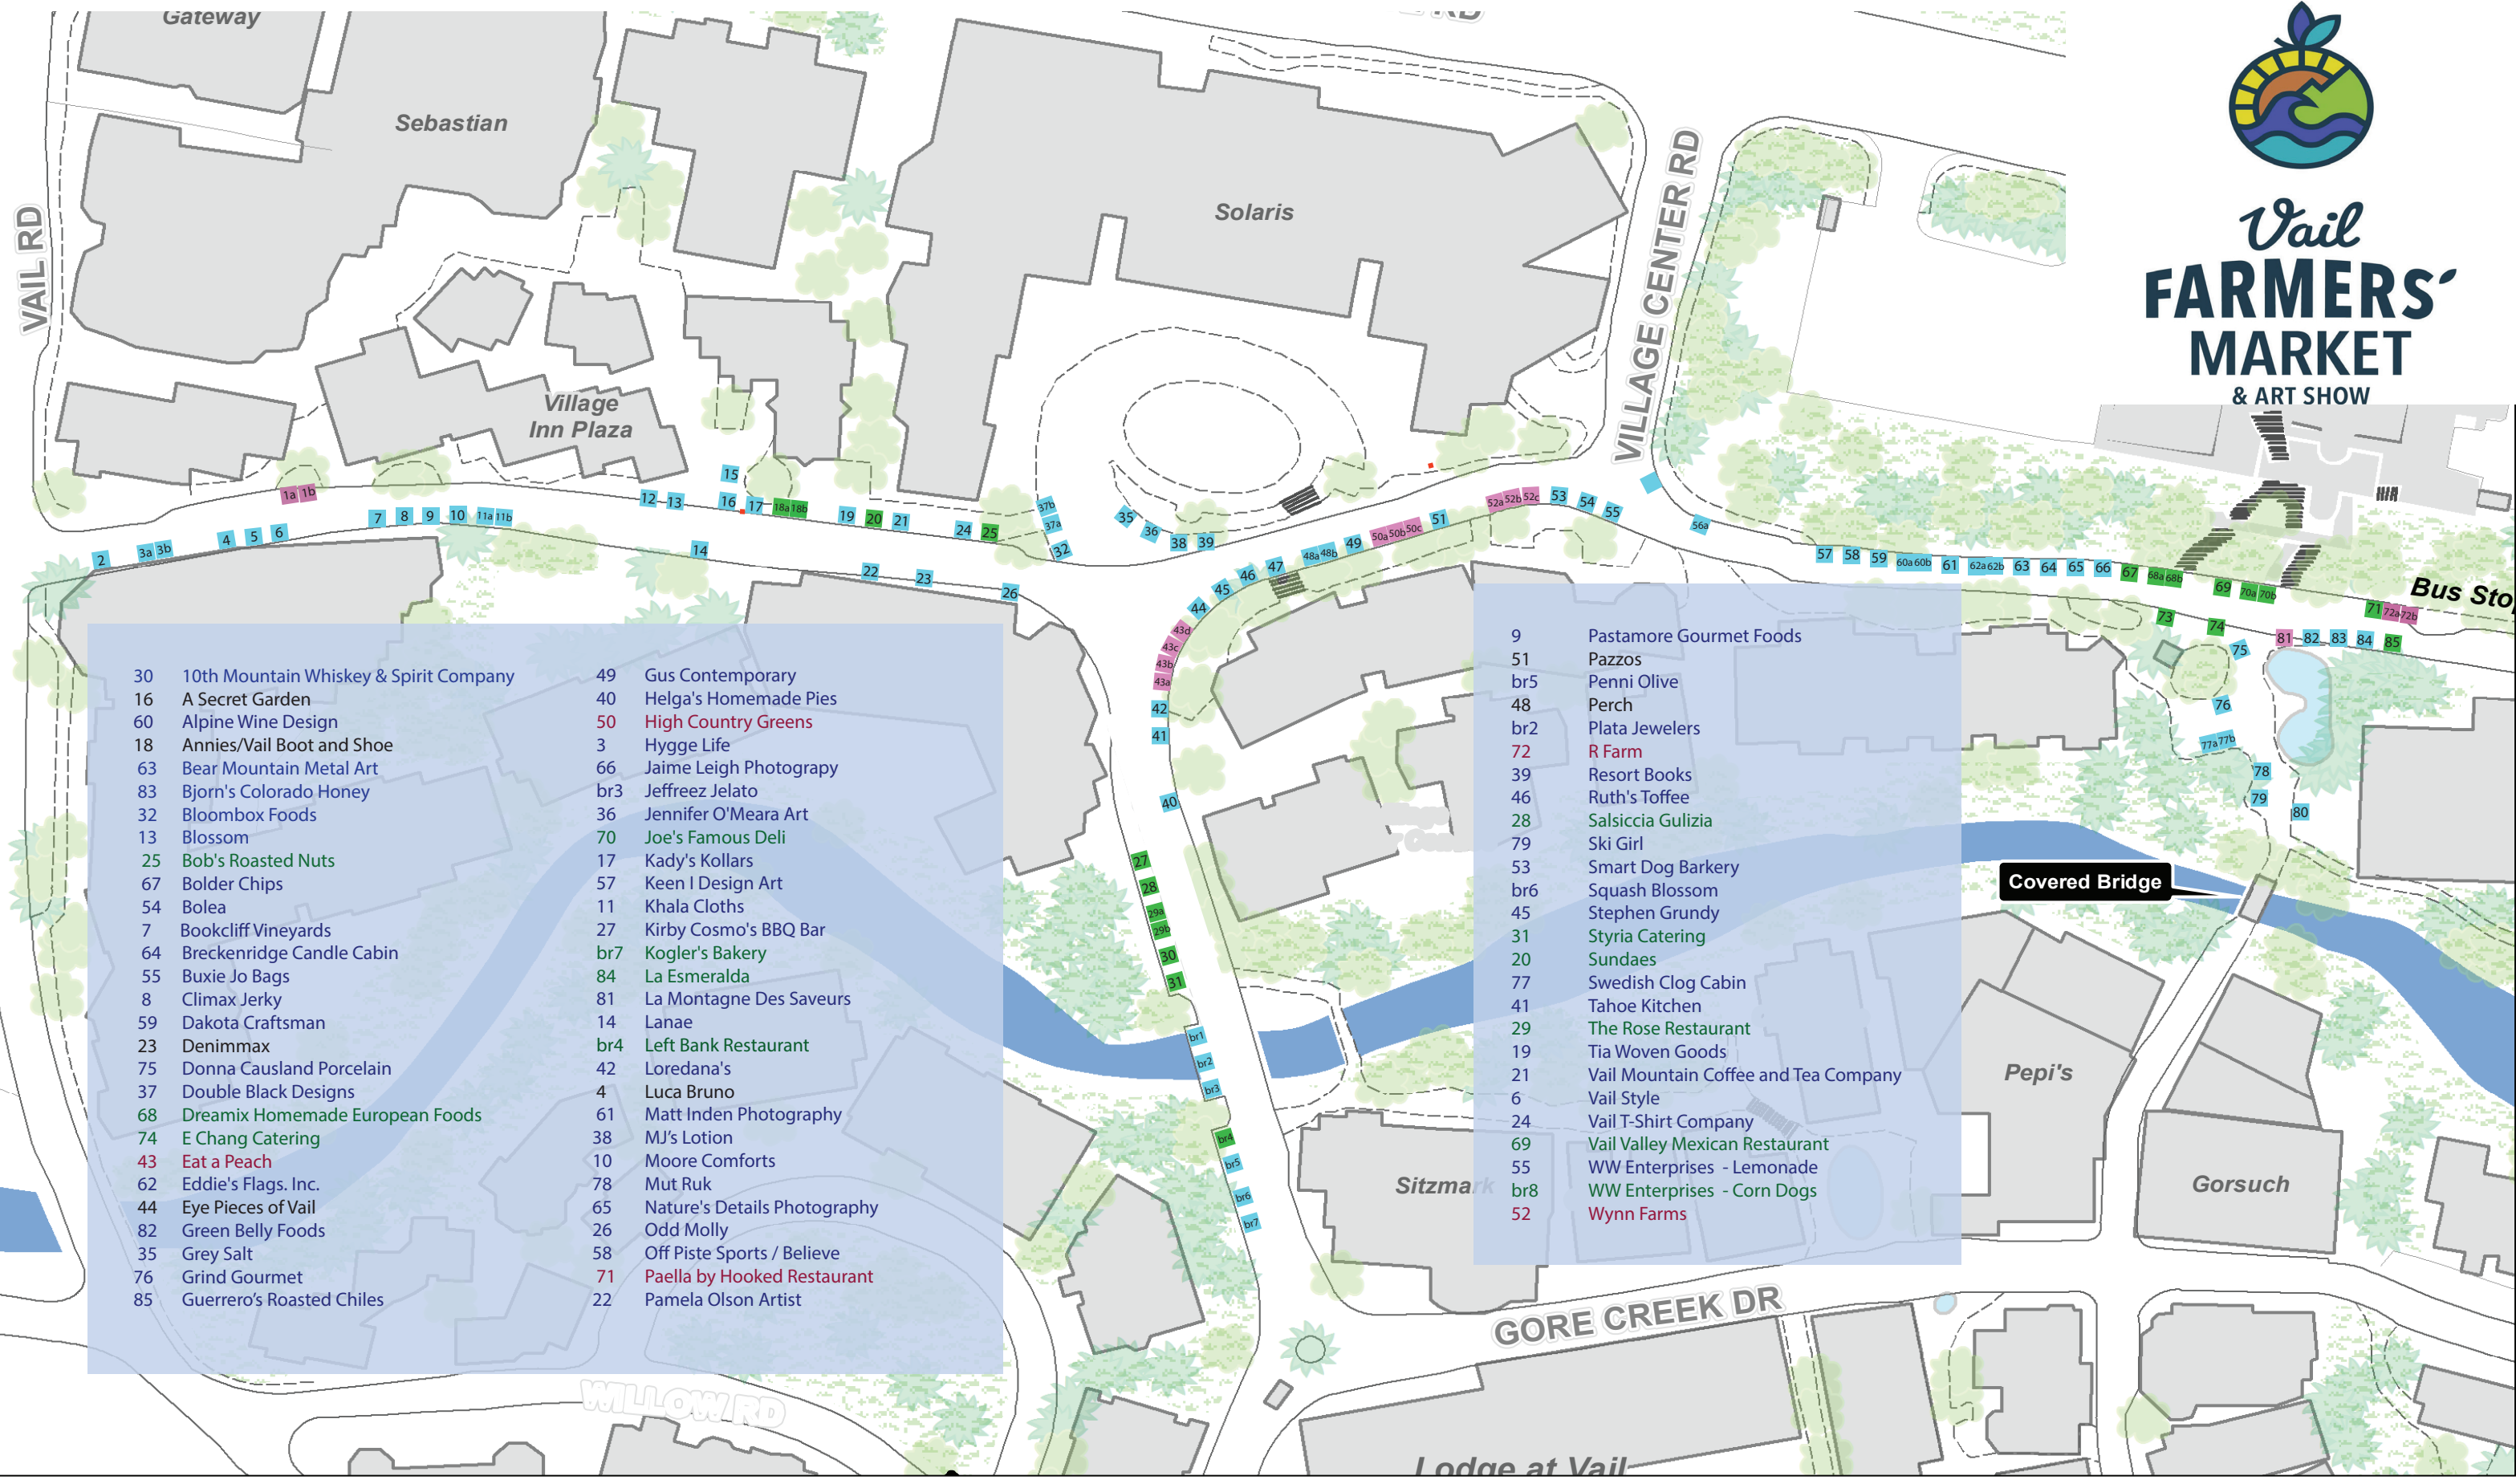

Vail FARMERS' MARKET & ART SHOW

- 30 10th Mountain Whiskey & Spirit Company
- 16 A Secret Garden
- 60 Alpine Wine Design
- 18 Annies/Vail Boot and Shoe
- 63 Bear Mountain Metal Art
- 83 Bjorn's Colorado Honey
- 32 Bloombox Foods
- 13 Blossom
- 25 Bob's Roasted Nuts
- 67 Bolder Chips
- 54 Bolea
- 7 Bookcliff Vineyards
- 64 Breckenridge Candle Cabin
- 55 Buxie Jo Bags
- 8 Climax Jerky
- 59 Dakota Craftsman
- 23 Denimmax
- 75 Donna Causland Porcelain
- 37 Double Black Designs
- 68 Dreamix Homemade European Foods
- 74 E Chang Catering
- 43 Eat a Peach
- 62 Eddie's Flags, Inc.
- 44 Eye Pieces of Vail
- 82 Green Belly Foods
- 35 Grey Salt
- 76 Grind Gourmet
- 85 Guerrero's Roasted Chiles

- 9 Pastamore Gourmet Foods
- 51 Pazzos
- br5 Penni Olive
- 48 Perch
- br2 Plata Jewelers
- 72 R Farm
- 39 Resort Books
- 46 Ruth's Toffee
- 28 Salsiccia Gulizia
- 79 Ski Girl
- 53 Smart Dog Barkery
- br6 Squash Blossom
- 45 Stephen Grundy
- 31 Styria Catering
- 20 Sundaes
- 77 Swedish Clog Cabin
- 41 Tahoe Kitchen
- 29 The Rose Restaurant
- 19 Tia Woven Goods
- 21 Vail Mountain Coffee and Tea Company
- 6 Vail Style
- 24 Vail T-Shirt Company
- 69 Vail Valley Mexican Restaurant
- 55 WW Enterprises - Lemonade
- br8 WW Enterprises - Corn Dogs
- 52 Wynn Farms

1 inch = 150 feet

■ — 10' x 10' footprint - - 6 foot space ■ — Food Tent

This map was created by the Town of Vail GIS Team. Use of this map should be for general purposes only. The Town of Vail does not warrant the accuracy of the information contained herein.