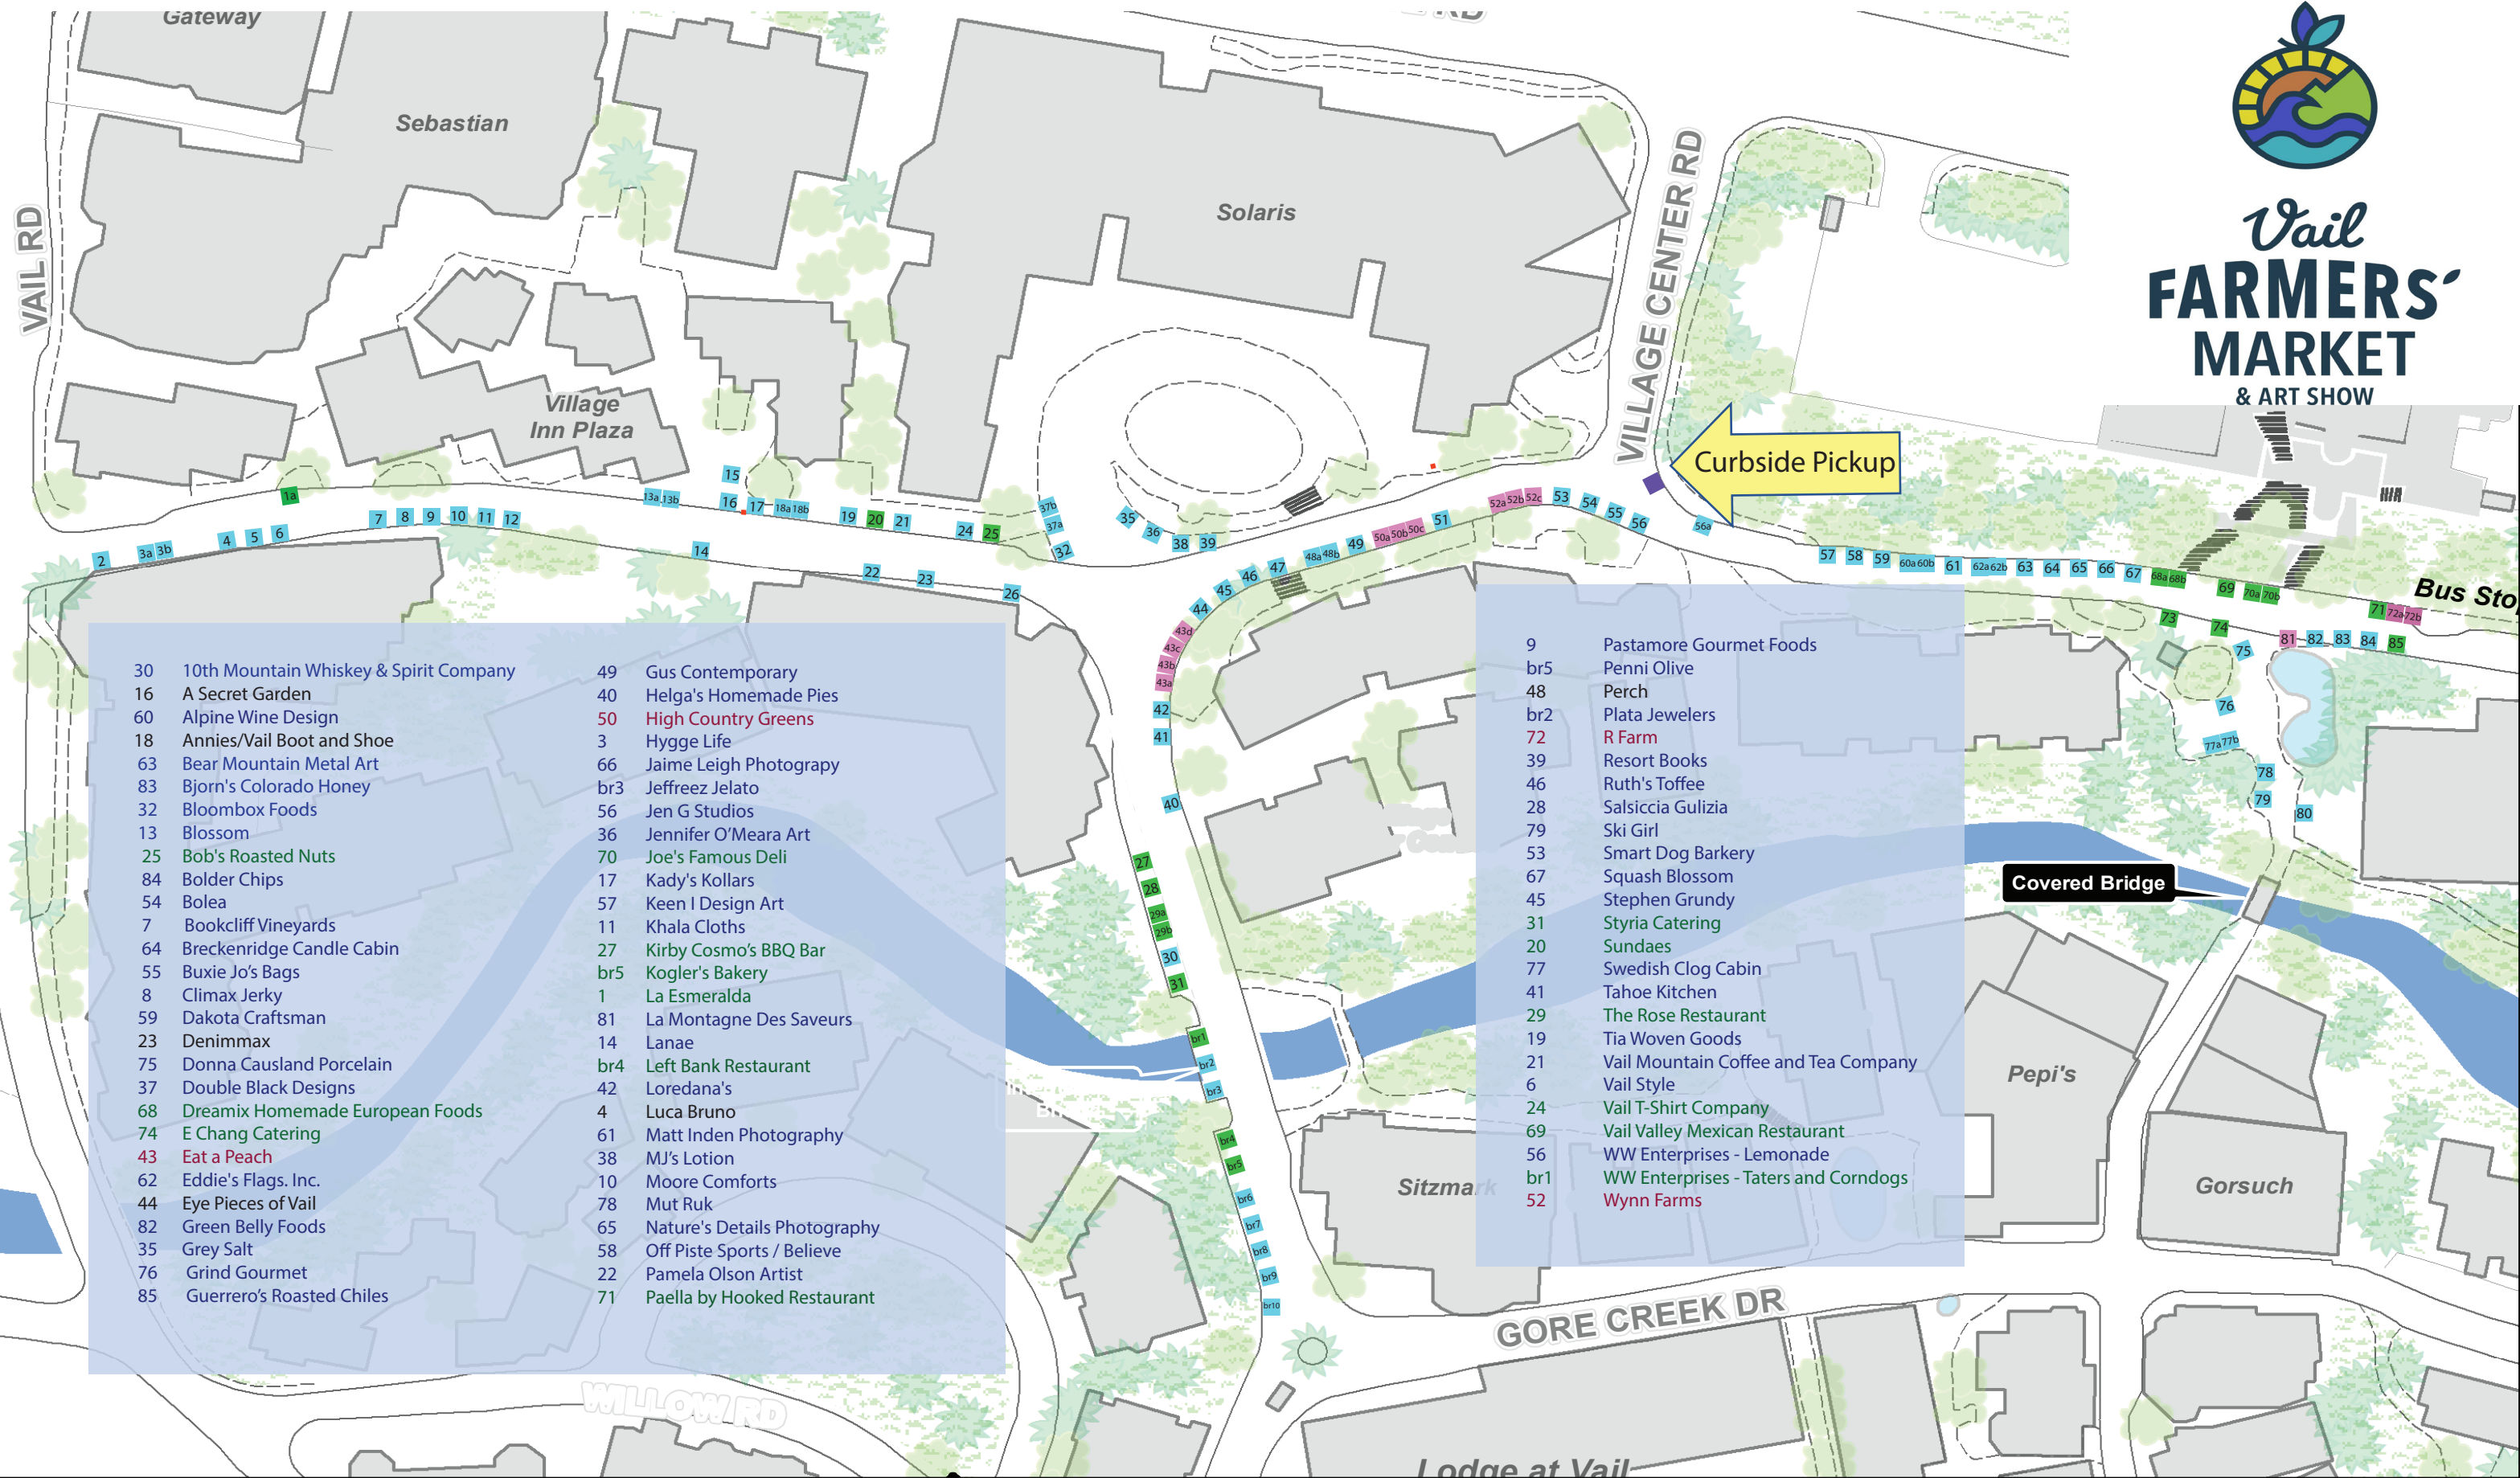

Vail FARMERS' MARKET & ART SHOW

Curbside Pickup

Bus Stop

Covered Bridge

- 30 10th Mountain Whiskey & Spirit Company
- 16 A Secret Garden
- 60 Alpine Wine Design
- 18 Annies/Vail Boot and Shoe
- 63 Bear Mountain Metal Art
- 83 Bjorn's Colorado Honey
- 32 Bloombox Foods
- 13 Blossom
- 25 Bob's Roasted Nuts
- 84 Bolder Chips
- 54 Bolea
- 7 Bookcliff Vineyards
- 64 Breckenridge Candle Cabin
- 55 Buxie Jo's Bags
- 8 Climax Jerky
- 59 Dakota Craftsman
- 23 Denimax
- 75 Donna Causland Porcelain
- 37 Double Black Designs
- 68 Dreamix Homemade European Foods
- 74 E Chang Catering
- 43 Eat a Peach
- 62 Eddie's Flags, Inc.
- 44 Eye Pieces of Vail
- 82 Green Belly Foods
- 35 Grey Salt
- 76 Grind Gourmet
- 85 Guerrero's Roasted Chiles
- 49 Gus Contemporary
- 40 Helga's Homemade Pies
- 50 High Country Greens
- 3 Hygge Life
- 66 Jaime Leigh Photography
- br3 Jeffreez Jelato
- 56 Jen G Studios
- 36 Jennifer O'Meara Art
- 70 Joe's Famous Deli
- 17 Kady's Kollars
- 57 Keen I Design Art
- 11 Khala Cloths
- 27 Kirby Cosmo's BBQ Bar
- br5 Kogler's Bakery
- 1 La Esmeralda
- 81 La Montagne Des Saveurs
- 14 Lanae
- br4 Left Bank Restaurant
- 42 Loredana's
- 4 Luca Bruno
- 61 Matt Inden Photography
- 38 MJ's Lotion
- 10 Moore Comforts
- 78 Mut Ruk
- 65 Nature's Details Photography
- 58 Off Piste Sports / Believe
- 22 Pamela Olson Artist
- 71 Paella by Hooked Restaurant

■ — 10' x 10' footprint - - 6 foot space ■ — Food Tent

This map was created by the Town of Vail GIS Team. Use of this map should be for general purposes only. The Town of Vail does not warrant the accuracy of the information contained herein.